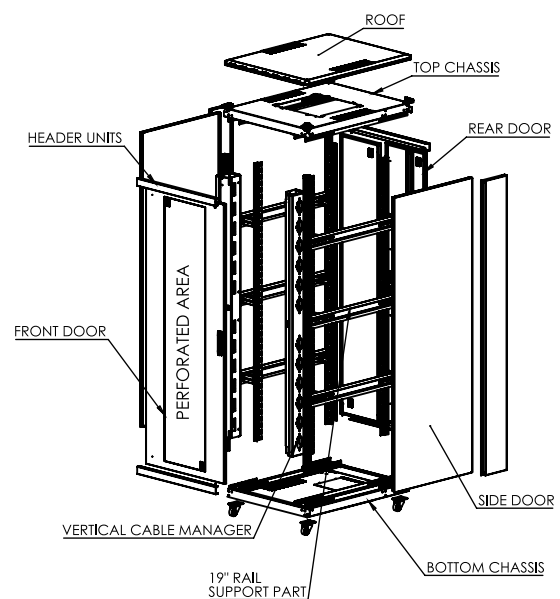

DYNAMIC SERVER CABINET

Technical Information

Features

- All Server Cabinets have vented front door with 70% perforated area and single point locking swing handle
- 800mm wide variants have wardrobe vented rear door with 70% perforated area and 3-point locking swing handle
- 600mm wide variants have vented rear door with 70% perforated area and single point barrel lock
- All with lockable & removeable side panel 800mm wide variants have top & base section fitted with brush cable entry panels
- 600mm wide variants have 3U brushed cable entry panels at top & bottom rear
- 800mm wide variants have front vertical cable managers with hinged cover
- Base sliding cable entry panel
- U height markings (top to bottom & bottom to top)
- Side horizontal support bars
- Levelling feet fitted
- Earth kit supplied loose

Specification

Loading Capacity

Weight load capacity 1000kg

Note: Castors shown fitted for illustration only.