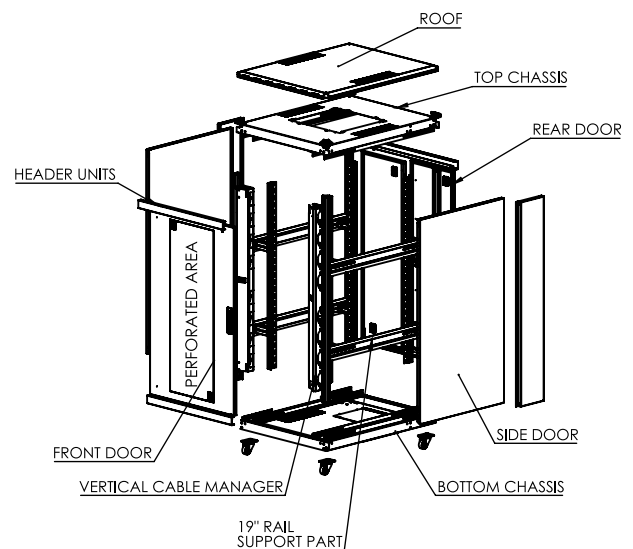

DYNAMIC SERVER CABINET

Technical Information

Features

- All Server Cabinets have vented front door with 70% perforated area and single point locking swing handle
- 800mm wide variants have wardrobe vented rear door with 70% perforated area and 3-point locking swing handle
- 600mm wide variants have vented rear door with 70% perforated area and single point barrel lock
- All with lockable & removeable side panel 800mm wide variants have top & base section fitted with brush cable entry panels
- 600mm wide variants have 3U brushed cable entry panels at top & bottom rear
- 800mm wide variants have front vertical cable managers with hinged cover
- Base sliding cable entry panel
- U height markings (top to bottom & bottom to top)
- Side horizontal support bars
- Levelling feet fitted
- Earth kit supplied loose

Specification

Loading Capacity

Weight load capacity 1000kg

Note: Castors shown fitted for illustration only.